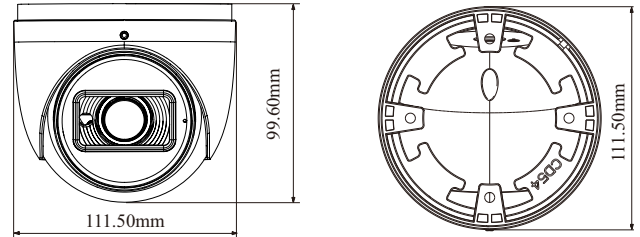

Tel: +86-755-36995888

Web site: <http://en.tvt.net.cn>

Fax: +86-755-33104777

E-mail: overseas@tvt.net.cn

SPECIFICATIONS

| Model | TD-7525AM4 |
|--------------------------|--|
| Specifications | |
| Camera | |
| Image Sensor | 1 / 2.8" CMOS |
| Resolution | 2MP |
| Image Size | 1920 x 1080 |
| Video Output | AHD / TVI / CVI / CVBS |
| Audio | 1CH built-in MIC |
| Image System | PAL / NTSC |
| Electronic Shutter | Auto: 1 / 50s ~ 1 / 100000s (PAL); 1 / 60s ~ 1 / 100000s (NTSC) |
| IR Distance | 30 ~50 m |
| Frame Rate | TVI/AHD/CVI: 2MP @25fps/30fps CVBS: PAL/NSTC |
| Min. Illumination | Color: 0.001 lux @F1.2, AGC ON; B/W: 0 lux with IR |
| Lens | 2.8~12mm |
| Lens Mount | D14 |
| S / N Ratio | ≥52dB (AGC OFF) |
| Ingress Protection | IP 67 |
| Functions | |
| Function Control | OSD (COC Control) |
| WDR | 120dB |
| Digital DNR | 3D DNR |
| Coaxial Audio | Only TVI |
| AGC | Yes |
| Auto White Balance | Yes |
| BLC | Yes |
| Front Light Compensation | Yes |
| HLC | Yes |
| Sharpness | Yes |
| Image Setting | Yes |
| Defect Correction | Auto |
| Language | Chinese and English |
| Angle Adjustment | Pan: 0°~360°; Tilt: 0°~80°; Rotation: 0°~360° |
| Others | |
| Power Supply | DC12V (± 10%) |
| Power Consumption | Day: < 1W; Night: < 8.5W |
| Working Environment | - 30 °C ~ 50 °C, 10 % ~ 90 % (relative humidity) |
| Dimensions (mm) | Ø 111.5 × 99.6 |
| Weight (net) | Approx. 0.557KG |

DIMENSIONS

AVAILABLE ACCESSORIES

AVAILABLE MODEL

| | | |
|-----------------|-------------------------|---------------------|
| Available Model | TD-7525AM4(D/AZ/SW/AR3) | Motorized zoom lens |
|-----------------|-------------------------|---------------------|